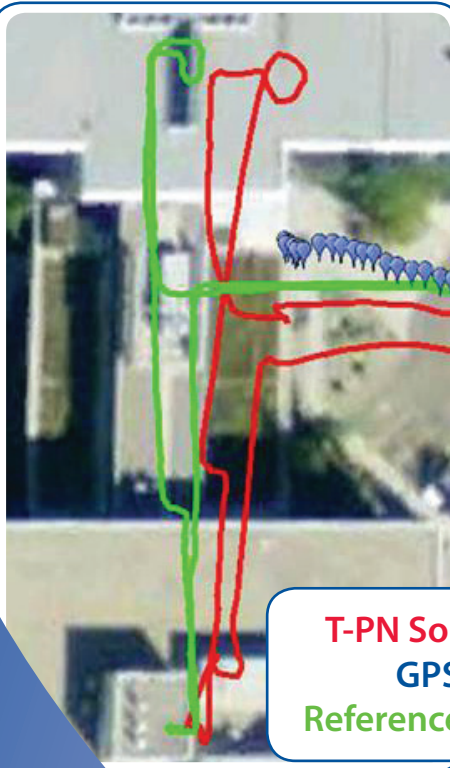

T-PN Packages

	Basic	Plus	Premium
		S	SM
GNSS	X	X	X
Accelerometers	X	X	X
Gyroscopes	X	X	X
Magnetometers			X
Barometer			X
Wireless Speed Readings		X	X
WiFi Positioning		X	X
Constraint-free Orientation			X
Walking/Driving (Motion Classifier)		X	X

Other products: WiFi radiomap builder
Customization is available

T-PN Solution

T-PN Solution
GPS Only
Reference Path